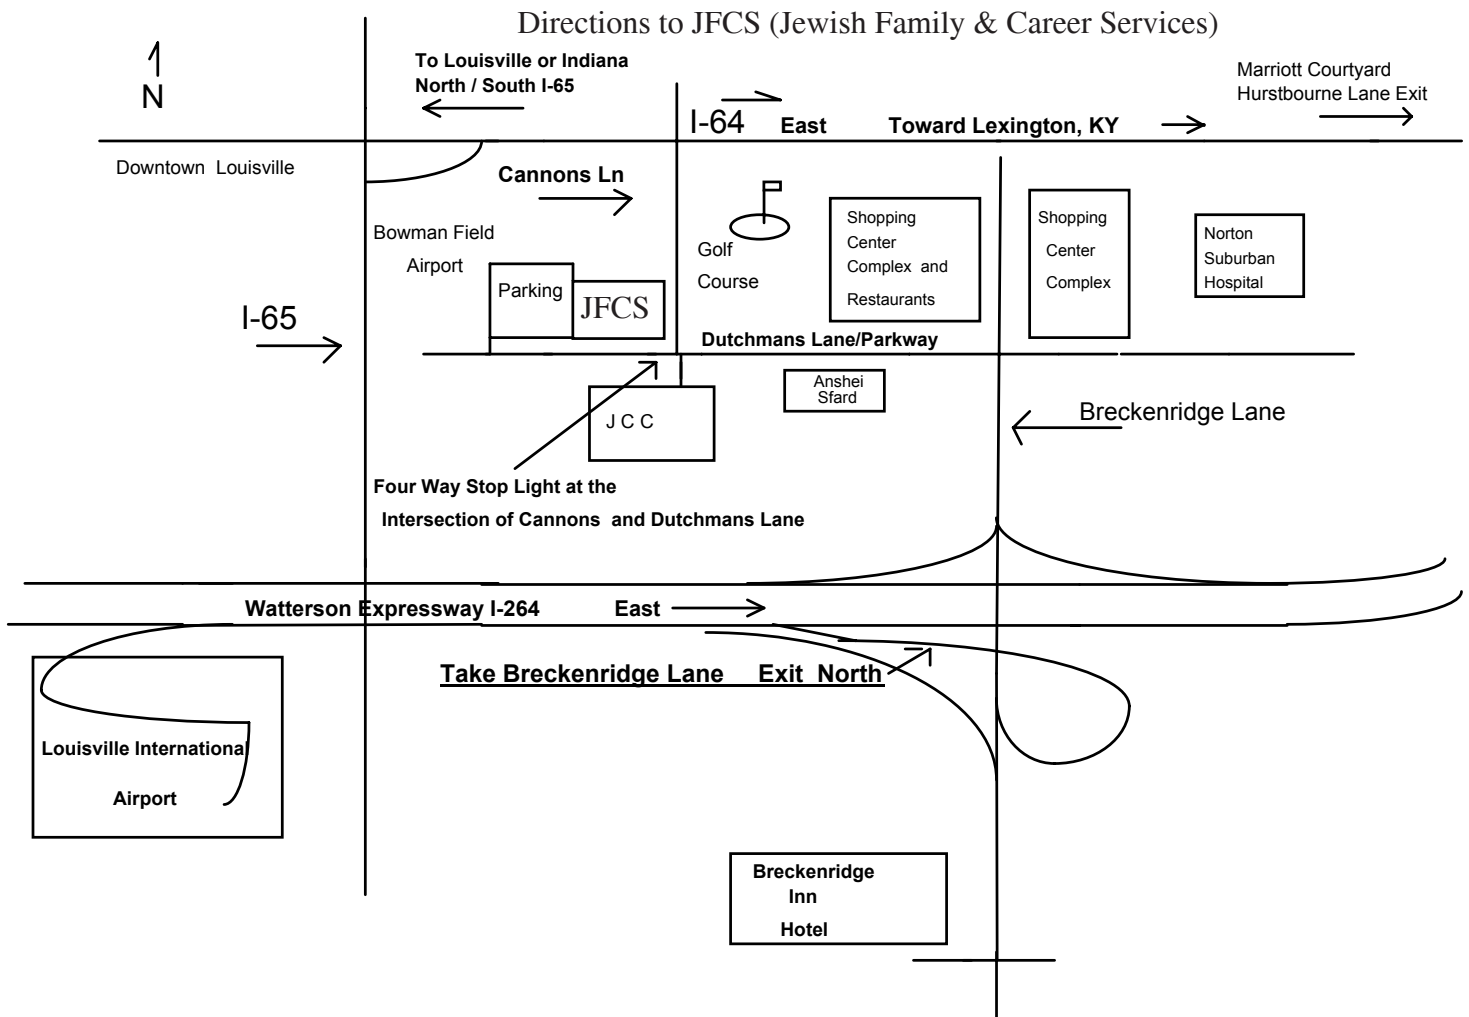

Directions: To JFCS (Jewish Family & Career Services) – (the brick building with turquoise trim)

From Northbound I-65 – To I-64 East towards Lexington

Take I-64 exit East towards Lexington
 Follow I-64 and take the Cannons Lane exit ramp
 Turn right on Cannons Lane follow to the stop light
 Turn right on Dutchmans Lane
 Turn right at first driveway into the JFCS parking lot.

From Southbound I-65 – To Breckenridge Lane

Take Watterson Expressway - I-264 East Exit ramp
 Take Breckenridge Lane, 2nd exit North ramp (merge to left lane)
 Go to the 2nd stop light, the intersection of Breckenridge Ln and Dutchmans Parkway. Turn left on Dutchmans go to the 2nd stop light, the intersection of Dutchmans and Cannons Lanes. Go straight through the intersection

From Southbound I-65 – To Taylorville Road

Take Watterson Expressway - I-264 East Exit
 Take Taylorville 2nd exit to the 2nd stop light at the intersection of Taylorville Rd and Dutchmans Ln
 Turn right on Dutchmans Ln. Follow Dutchmans Ln, and turn left into the driveway of the JFCS parking lot. This is just before the stop light at the intersection of Dutchmans and Cannons Lanes.

From I-64 West - Lexington– To Cannons Ln.

Follow I-64 West towards Louisville
 Take the Cannons Lane exit ramp
 Turn left on Cannons Lane and follow to the stop light
 Turn right on Dutchmans Lane